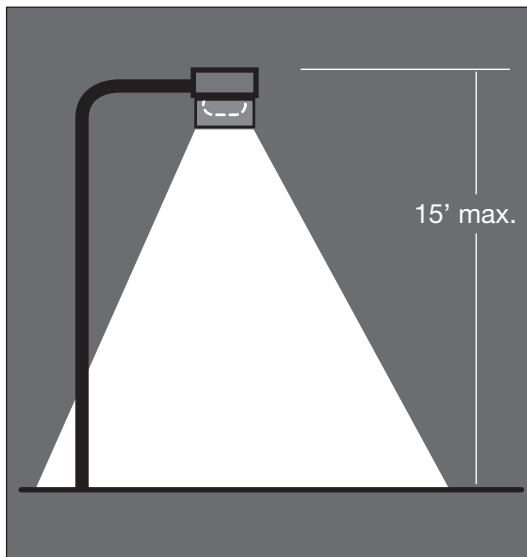

Landscape lighting must be aimed down with no escaping light contributing to sky glow by shining upward

CORRECT

Signs, displays and structures must be illuminated from above, with lights aimed down.

CORRECT

Street, parking lot, dock and other pole lights must be shrouded to direct light down. The height may be no more than 15'.

CORRECT